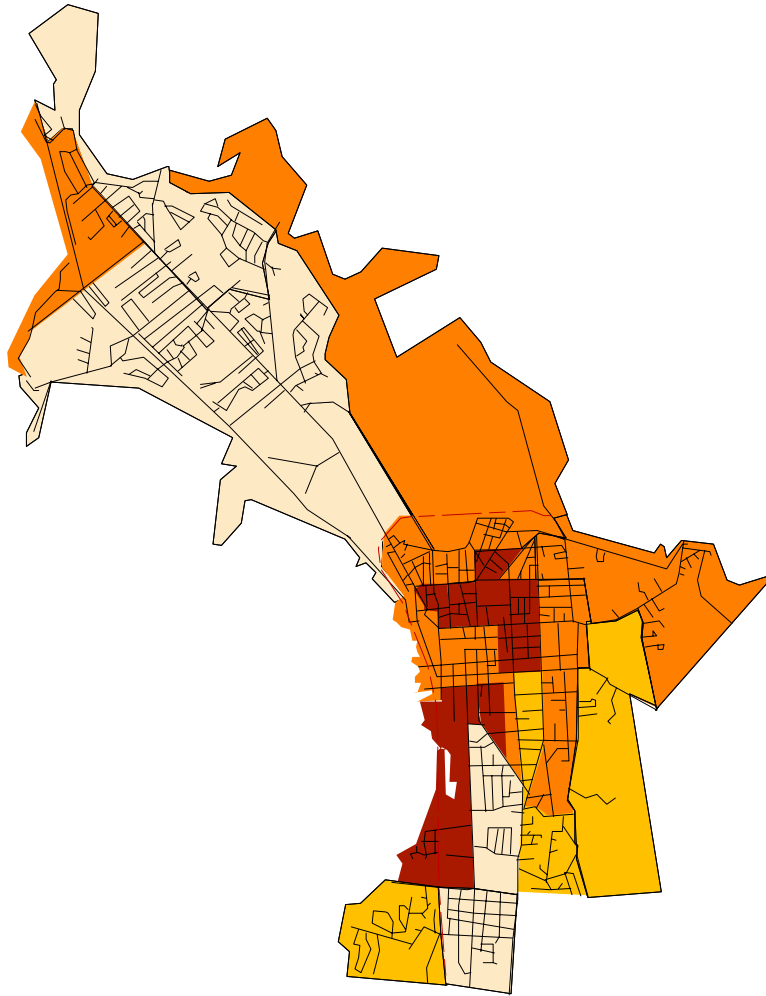

Homeownership Rates in Burlington

□ > 70%

□ 40% to 60%

□ 20% to 40%

□ < 20%