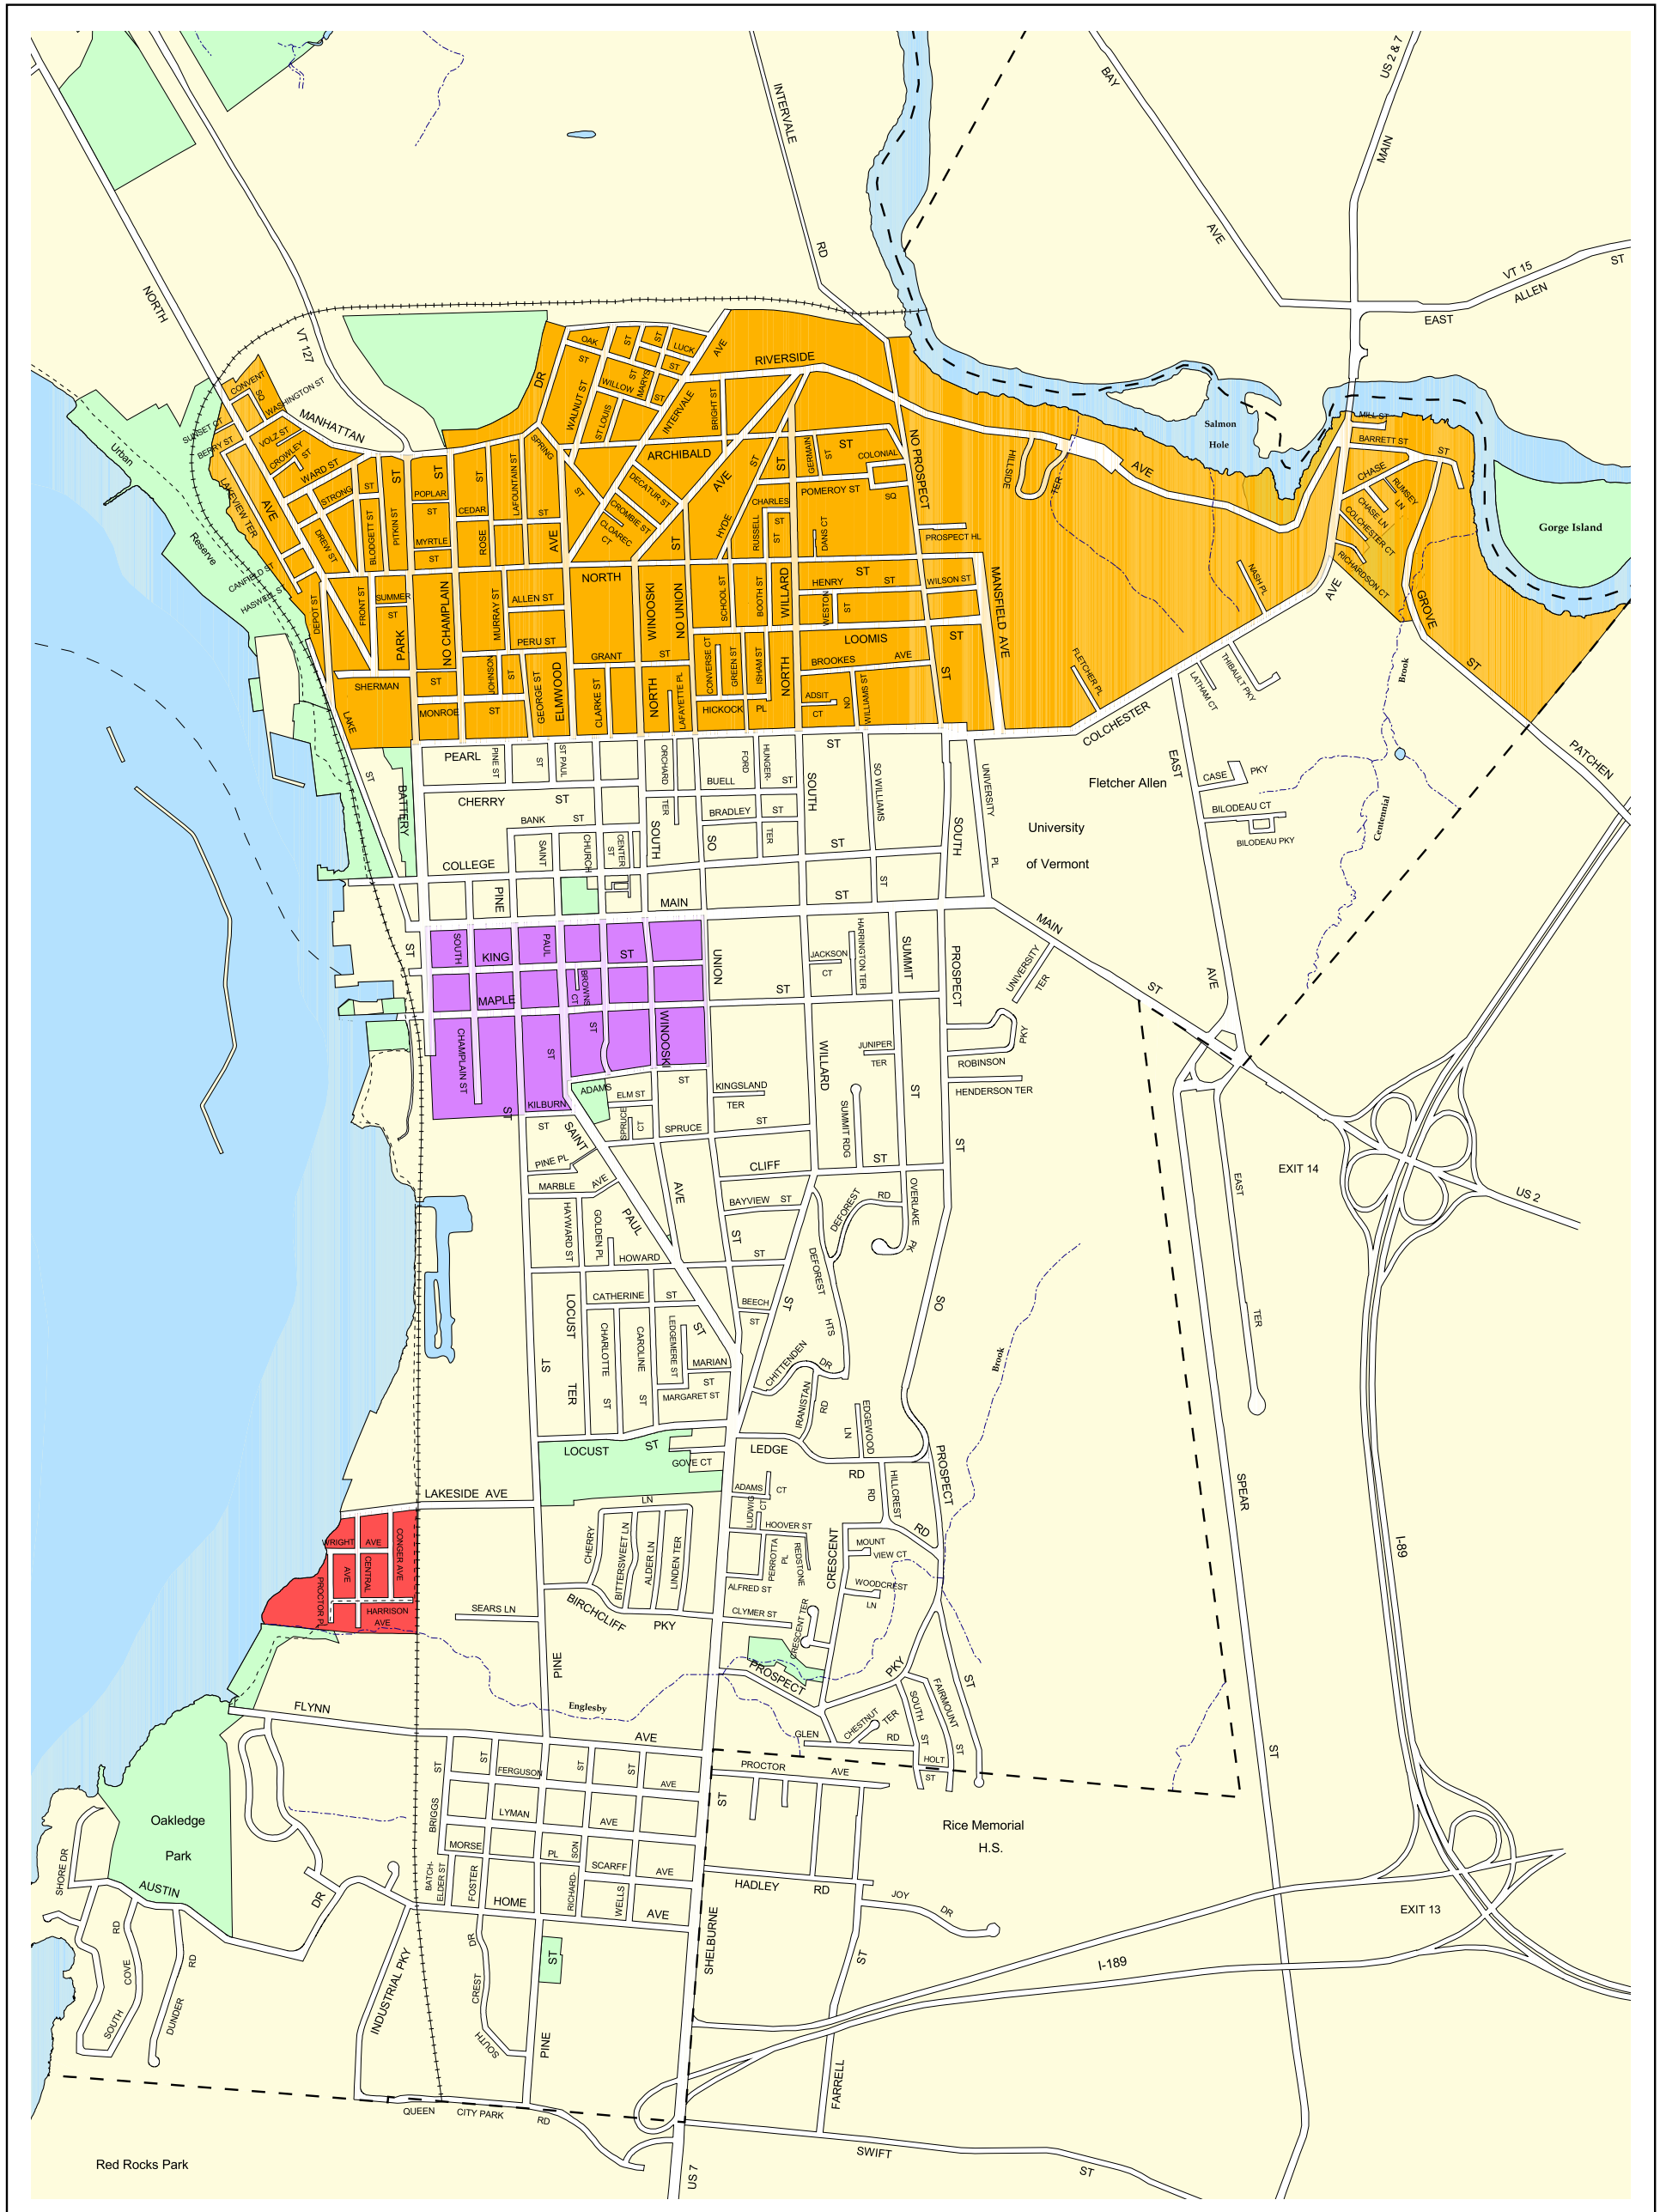

**City of Burlington
Community and Economic Development Office
HOUSING PROGRAMS TARGET NEIGHBORHOODS**

Target Neighborhoods:
 KING STREET
 LAKESIDE AVENUE
 OLD NORTH END

0.25 0 0.25 0.5 0.75 Miles