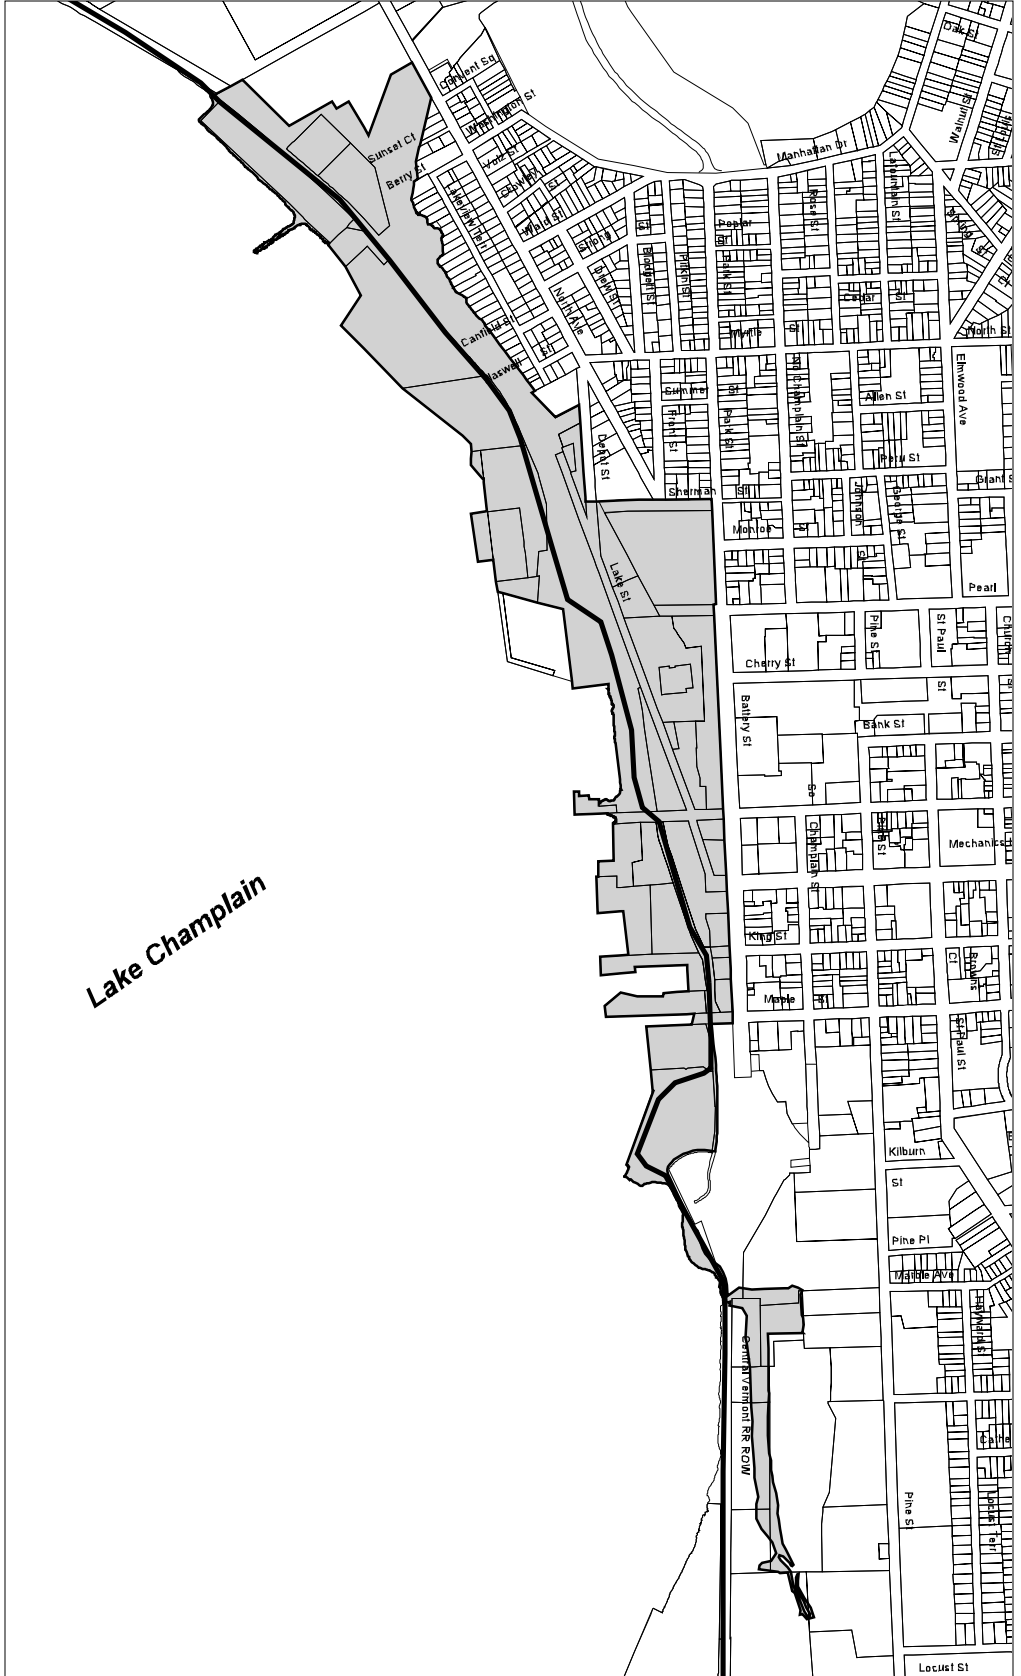

CITY OF BURLINGTON, VT WATERFRONT URBAN RENEWAL PLAN

Waterfront Bike Path

-  Bikepath
-  Waterfront Urban Renewal District

Scale
1:14000

GIS